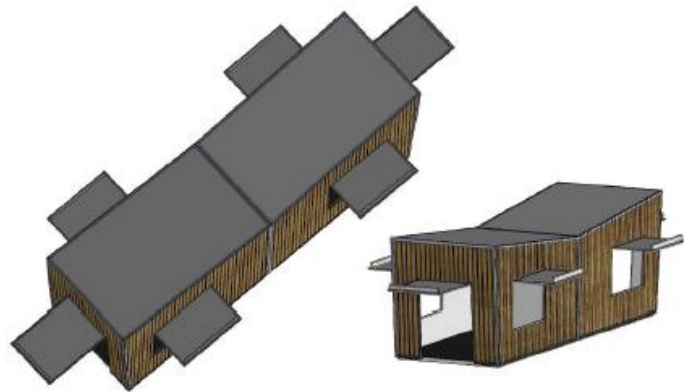

Semi Permanent Kiosks  
3m x 3m design

Contemporary timber cladding

Contemporary 'mirrored' finish

'Traditional Style' Kiosk