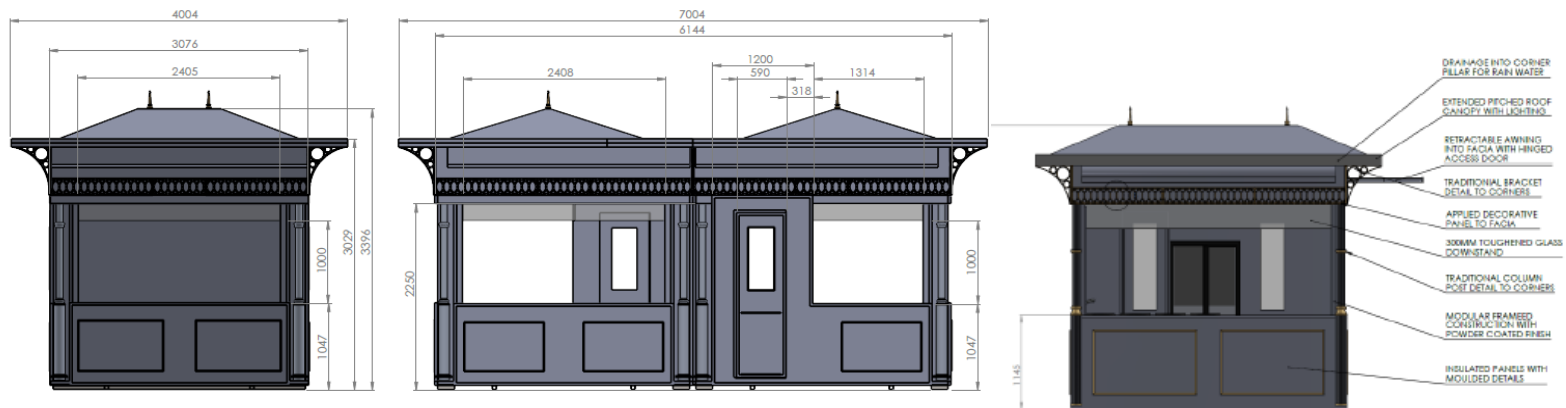

Semi Permanent Kiosks  
3m x 3m design

Contemporary timber cladding

Contemporary 'mirrored' finish

'Traditional Style' Kiosk